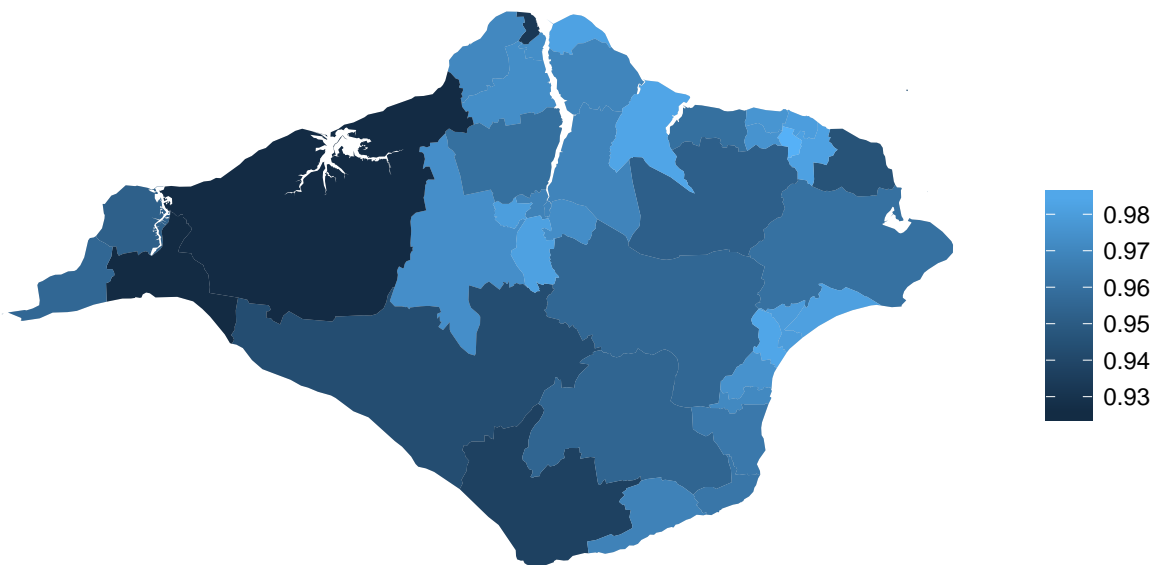

Ward.Name	Avaiability.of.Ultrafast.Broadband. . . 300.Mb.s . .
Ventnor West	0.000000
Shanklin Central	0.000000
Ryde West	0.000000
Chale, Niton and Whitwell	0.000000
Carisbrooke	0.000000
Brading, St Helens and Bembridge	0.000000
Totland	0.000000
Newport East	0.000000
Ventnor East	0.000000
Freshwater North	0.000000
Freshwater South	0.000000
West Wight	0.000000
Binstead and Fishbourne	0.000000
Wootton Bridge	0.000000

Estimated.data.completenessa

Ward.Name	Estimated.data.completenessa
Nettlestone and Seaview	0.9455426
Ryde East	0.9824415
Central Wight	0.9427481
Cowes West and Gurnard	0.9710063
Ryde North East	0.9807329
Newport South	0.9823290
Cowes North	0.9319654