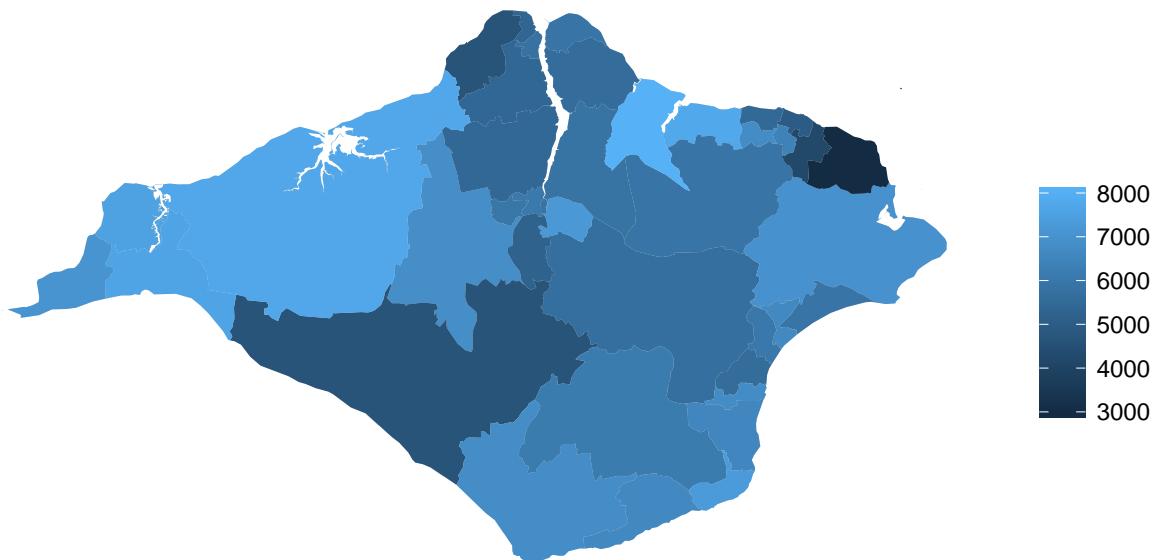

Ward.Name	Rank..Ave.download.speed..1.best..8.668.worst.
Ventnor West	6731
Shanklin Central	4455
Ryde West	5936
Chale, Niton and Whitwell	6556
Carisbrooke	7378
Brading, St Helens and Bembridge	6754
Totland	5726
Newport East	7166
Ventnor East	4712
Freshwater North	6773
Freshwater South	6709
West Wight	7380
Binstead and Fishbourne	7636
Wootton Bridge	6267

Rank..Connections.over.30.Mb.s....1.best.

Ward.Name	Rank..Connections.over.30.Mb.s. . . .1.best.
Nettlestone and Seaview	2978
Ryde East	4196
Central Wight	4643
Cowes West and Gurnard	4665
Ryde North East	4975
Newport South	5188
Cowes North	5344