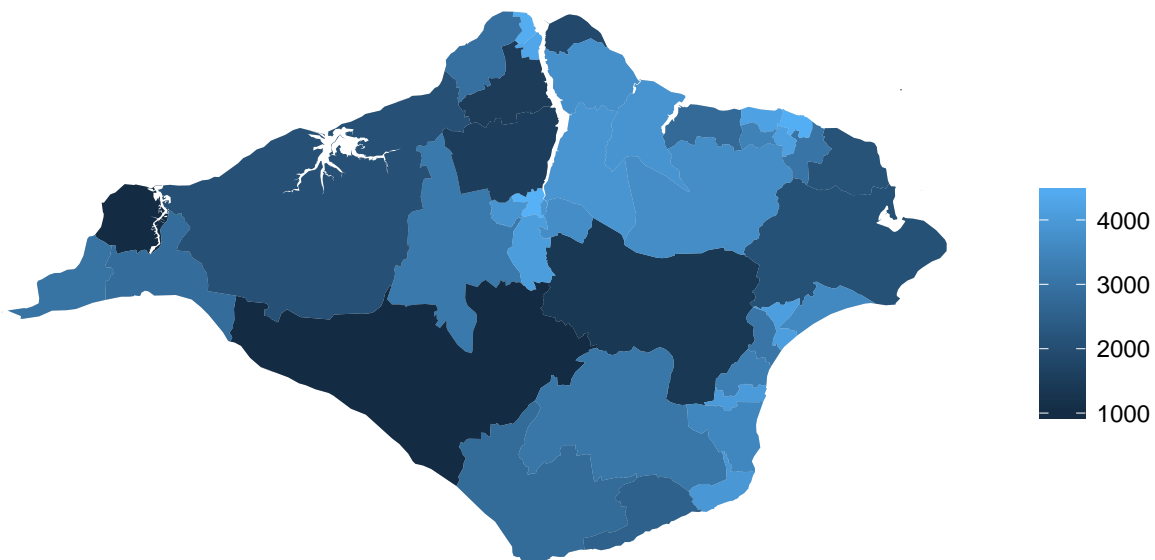

Ward.Name	Average.speed.for.basic.broadband.lines..Mb.s.
Ventnor West	10.873772
Shanklin Central	18.248094
Ryde West	13.266816
Chale, Niton and Whitwell	11.668414
Carisbrooke	8.226039
Brading, St Helens and Bembridge	11.783768
Totland	14.906320
Newport East	10.155702
Ventnor East	18.485587
Freshwater North	13.934938
Freshwater South	13.797867
West Wight	11.919020
Binstead and Fishbourne	10.454546
Wootton Bridge	16.787853

Average.speed.for.superfast.lines..Mb.s.

Ward.Name	Average.speed.for.superfast.lines..Mb.s.
Nettlestone and Seaview	50.312267657992564
Ryde East	51.600461893764432
Central Wight	48.492822966507177
Cowes West and Gurnard	51.440972222222221
Ryde North East	56.69471153846154
Newport South	53.907738095238095
Cowes North	56.268199233716473