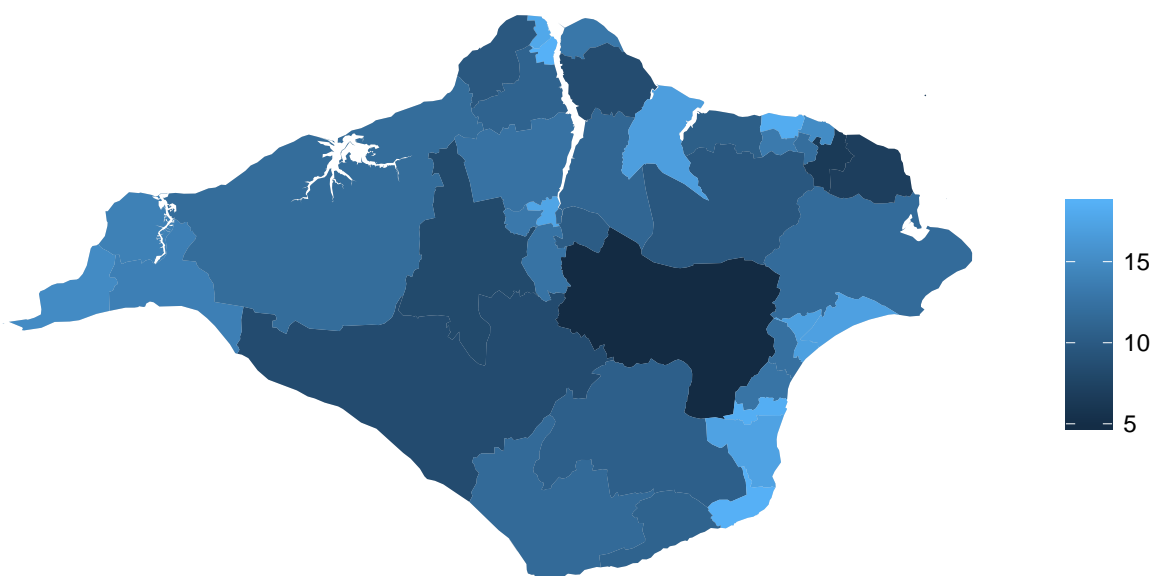

Average.speed.for.basic.broadband.lines..Mb.s.

Ward.Name	Average.speed.for.basic.broadband.lines..Mb.s.
Nettlestone and Seaview	6.977602
Ryde East	6.445013
Central Wight	8.411016
Cowes West and Gurnard	9.794700
Ryde North East	14.978458
Newport South	12.527674
Cowes North	17.663289
Cowes South and Northwood	10.948260
Parkhurst	12.498086
Ryde North West	18.042814
Lake South	12.643123
Whippingham and Osborne	8.515811
Arreton and Newchurch	4.758498
Cowes Medina	18.545670
Newport North	11.249017
Sandown North	16.992578
Havenstreet, Asheys and Haylands	9.684908
East Cowes	12.965147
Newport West	13.080208
Lake North	12.270602
Newport Central	17.380144
Godshill and Wroxall	10.549934
Ryde South	12.045368
Shanklin South	17.134601
Sandown South	16.918227