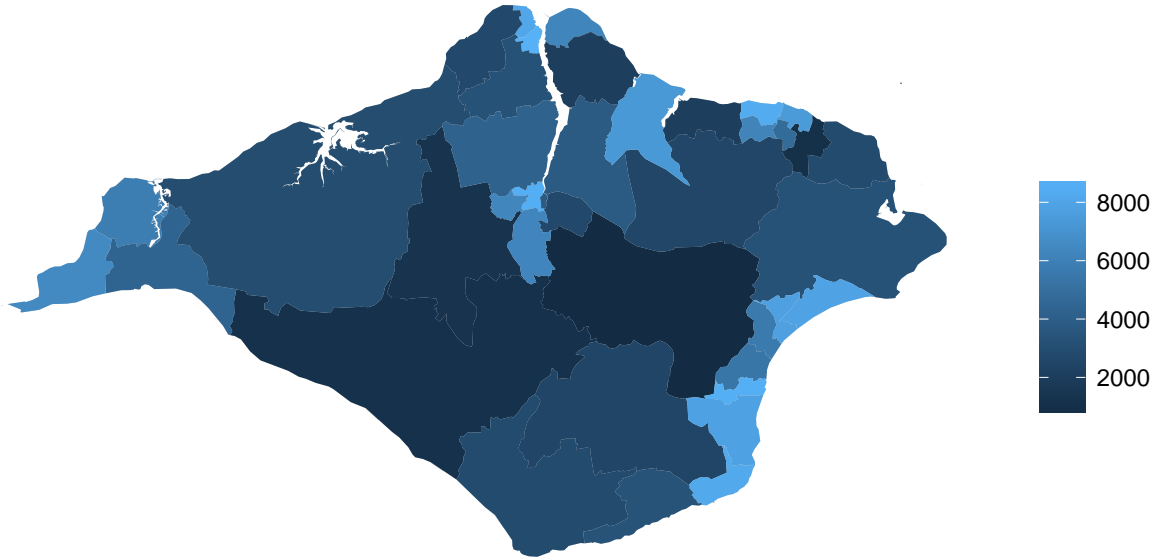

Rank..Connections.under.10.Mb.s..1.worst.

Ward.Name	Rank..Connections.under.10.Mb.s..1.worst.
Nettlestone and Seaview	2791
Ryde East	1042
Central Wight	1154
Cowes West and Gurnard	2700
Ryde North East	7446
Newport South	6251
Cowes North	8122
Cowes South and Northwood	3222
Parkhurst	4259
Ryde North West	8351
Lake South	5341
Whippingham and Osborne	1997
Arreton and Newchurch	720
Cowes Medina	8638
Newport North	3751
Sandown North	7863
Havenstreet, Ashley and Haylands	2477
East Cowes	6257
Newport West	6271
Lake North	5587
Newport Central	8463
Godshill and Wroxall	2418
Ryde South	4729
Shanklin South	7816
Sandown South	7724