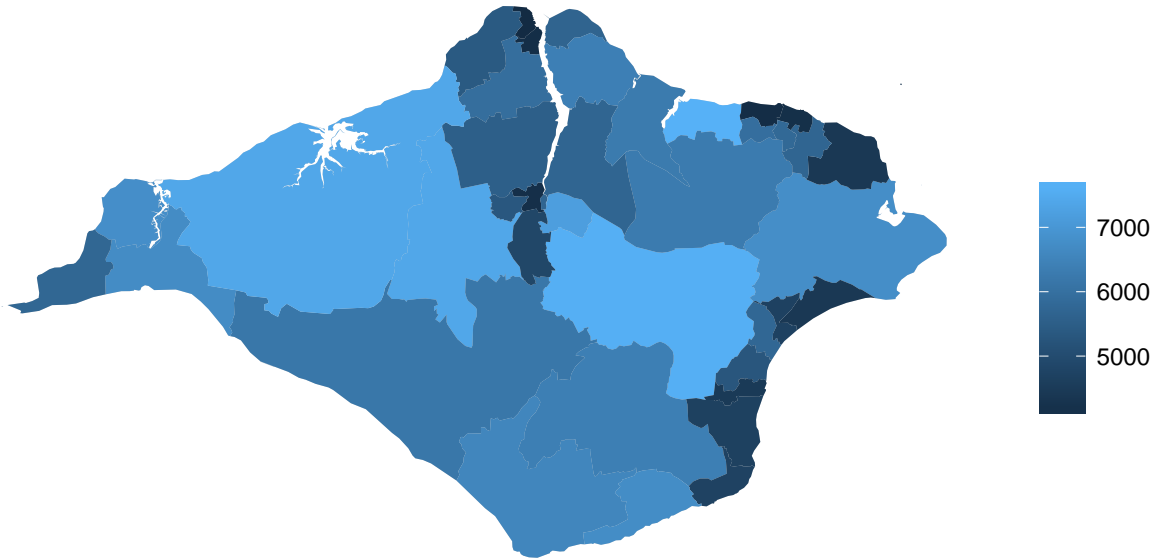

Rank..Ave.download.speed..1.best..8.668.worst.

Ward.Name	Rank..Ave.download.speed..1.best..8.668.worst.
Nettlestone and Seaview	4402
Ryde East	5683
Central Wight	6157
Cowes West and Gurnard	5369
Ryde North East	4149
Newport South	4840
Cowes North	4009
Cowes South and Northwood	5925
Parkhurst	5526
Ryde North West	4084
Lake South	5273
Whippingham and Osborne	6386
Arreton and Newchurch	7582
Cowes Medina	4091
Newport North	5684
Sandown North	4403
Havenstreet, Ashe and Haylands	6283
East Cowes	5650
Newport West	5305
Lake North	5738
Newport Central	4143
Godshill and Wroxall	6370
Ryde South	5792
Shanklin South	4664
Sandown South	4672