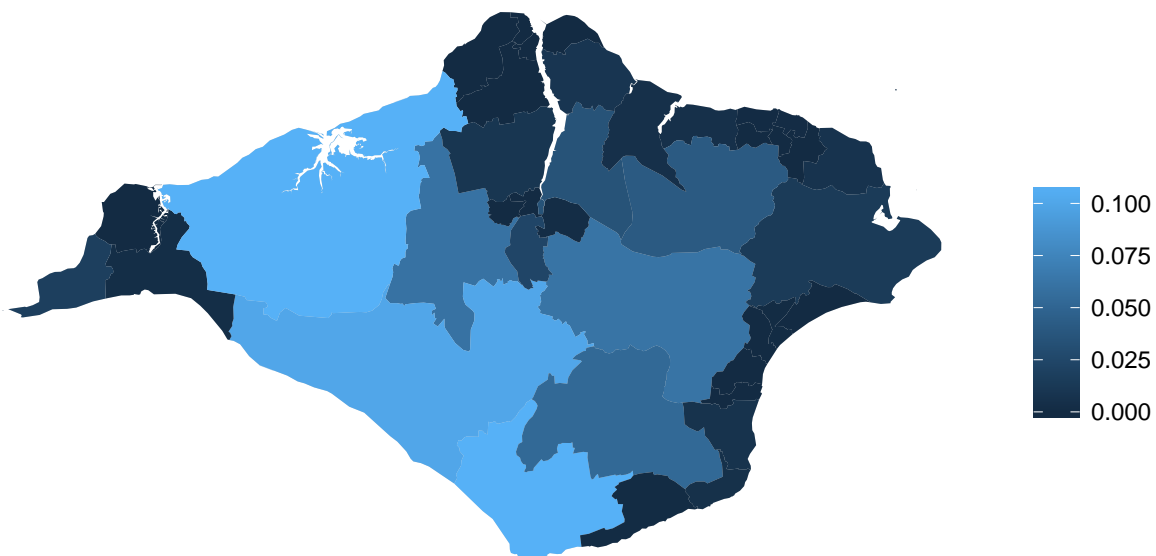

Ward.Name	Connections.receiving.speeds.under.10.Mb.s
Ventnor West	0.3751135
Shanklin Central	0.0709402
Ryde West	0.2174658
Chale, Niton and Whitwell	0.4100719
Carisbrooke	0.5599251
Brading, St Helens and Bembridge	0.3769634
Totland	0.1959459
Newport East	0.4184642
Ventnor East	0.1003135
Freshwater North	0.2346369
Freshwater South	0.3132881
West Wight	0.4004777
Binstead and Fishbourne	0.4832794
Wootton Bridge	0.1484624

Connections.unable.to.receive.10.Mb.s

Ward.Name	Connections.unable.to.receive.10.Mb.s
Nettlestone and Seaview	0.0077531
Ryde East	0.0000000
Central Wight	0.0998244
Cowes West and Gurnard	0.0000000
Ryde North East	0.0012467
Newport South	0.0235070
Cowes North	0.0000000