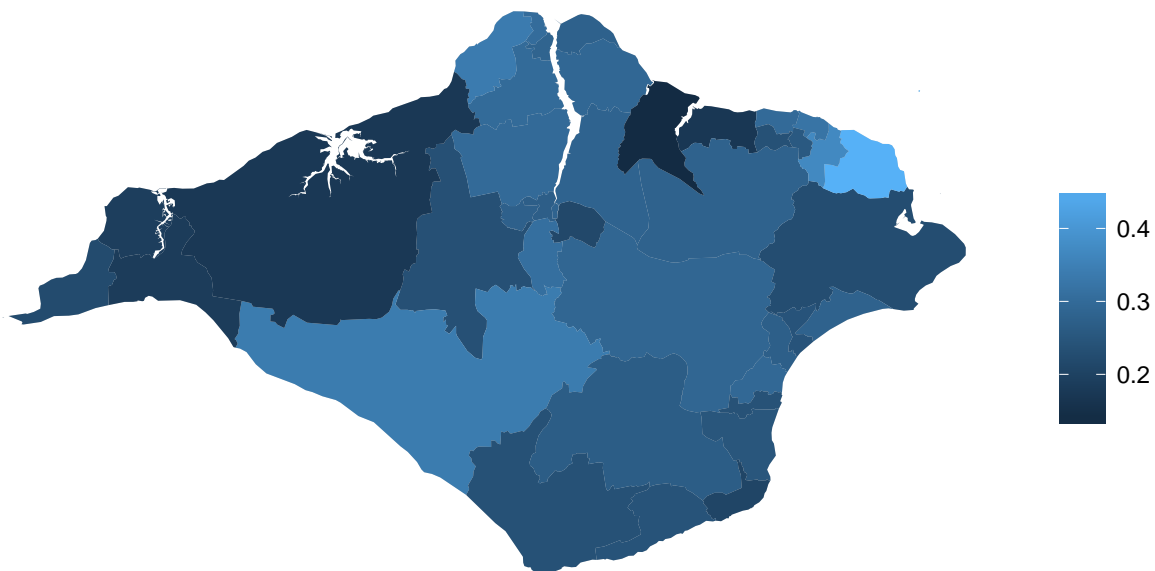

Broadband Speed for Isle of Wight

Showing the download speeds by ward.

Connections.receiving.superfast.speeds.....30.Mb.s.

Ward.Name	Connections.receiving.superfast.speeds. 30.Mb.s.
Nettlestone and Seaview	0.4590444
Ryde East	0.3685106
Central Wight	0.3384615
Cowes West and Gurnard	0.3372365
Ryde North East	0.3204931
Newport South	0.3099631
Cowes North	0.3024334
Cowes South and Northwood	0.2990456
Parkhurst	0.2970852
Ryde North West	0.2967742
Lake South	0.2921053
Whippingham and Osborne	0.2899628
Arreton and Newchurch	0.2873239
Cowes Medina	0.2818455
Newport North	0.2809187
Sandown North	0.2781955
Havenstreet, Ashey and Haylands	0.2774823
East Cowes	0.2763930
Newport West	0.2735135
Lake North	0.2712906
Newport Central	0.2691293

Ward.Name	Connections.receiving.superfast.speeds. 30.Mb.s.
Godshill and Wroxall	0.2654440
Ryde South	0.2558635
Shanklin South	0.2474964
Sandown South	0.2419716
Ventnor West	0.2415985
Shanklin Central	0.2376068
Ryde West	0.2363014
Chale, Niton and Whitwell	0.2353546
Carisbrooke	0.2340824
Brading, St Helens and Bembridge	0.2258788
Totland	0.2210425
Newport East	0.2131148
Ventnor East	0.2061129
Freshwater North	0.1877095
Freshwater South	0.1813773
West Wight	0.1711783
Binstead and Fishbourne	0.1693635
Wootton Bridge	0.1357370