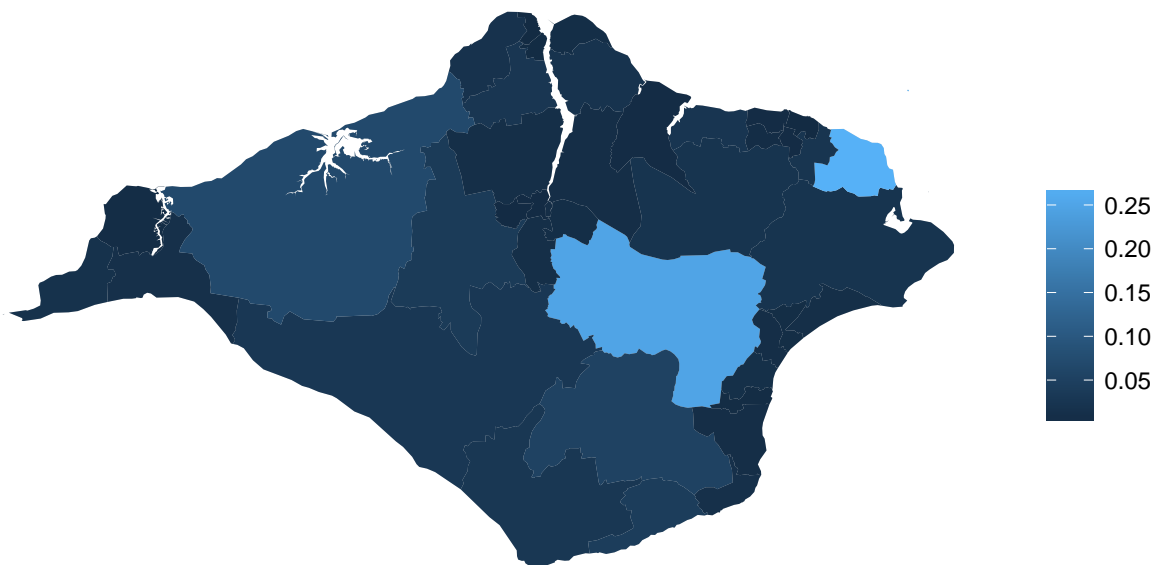

Ward.Name	Ave.Download.Speed.Mb.s
Ventnor West	20.64169
Shanklin Central	26.80632
Ryde West	22.58562
Chale, Niton and Whitwell	21.09414
Carisbrooke	18.56657
Brading, St Helens and Bembridge	20.59046
Totland	23.09826
Newport East	19.34564
Ventnor East	25.79945
Freshwater North	20.51598
Freshwater South	20.68972
West Wight	18.56322
Binstead and Fishbourne	17.43873
Wootton Bridge	21.81379

Connections.receiving.speeds.under.2.Mb.s

Ward.Name	Connections.receiving.speeds.under.2.Mb.s
Nettlestone and Seaview	0.2696246
Ryde East	0.0246809
Central Wight	0.0299595
Cowes West and Gurnard	0.0187354
Ryde North East	0.0030817
Newport South	0.0110701
Cowes North	0.0023175