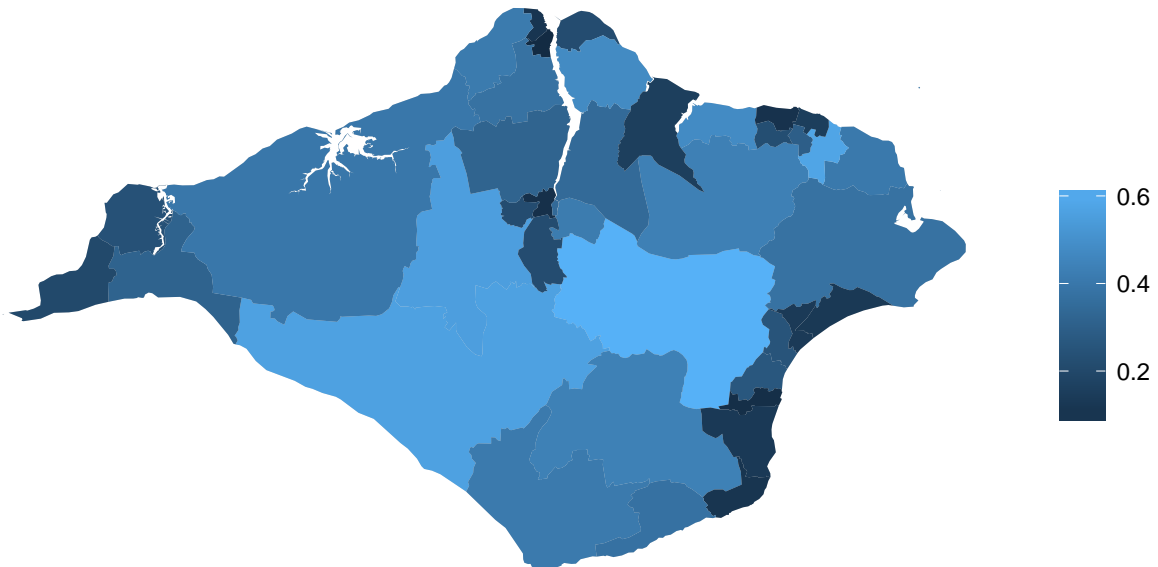

Connections.receiving.speeds.under.10.Mb.s

Ward.Name	Connections.receiving.speeds.under.10.Mb.s
Nettlestone and Seaview	0.4087031
Ryde East	0.5855319
Central Wight	0.5708502
Cowes West and Gurnard	0.4145199
Ryde North East	0.1432974
Newport South	0.2121771
Cowes North	0.1042874
Cowes South and Northwood	0.3775186
Parkhurst	0.3161435
Ryde North West	0.0888889
Lake South	0.2596491
Whippingham and Osborne	0.4802974
Arreton and Newchurch	0.6347418
Cowes Medina	0.0531595
Newport North	0.3436396
Sandown North	0.1193609
Havenstreet, Ashley and Haylands	0.4352837
East Cowes	0.2118768
Newport West	0.2108108
Lake North	0.2458297
Newport Central	0.0791557
Godshill and Wroxall	0.4401544
Ryde South	0.2914001
Shanklin South	0.1223176
Sandown South	0.1269604