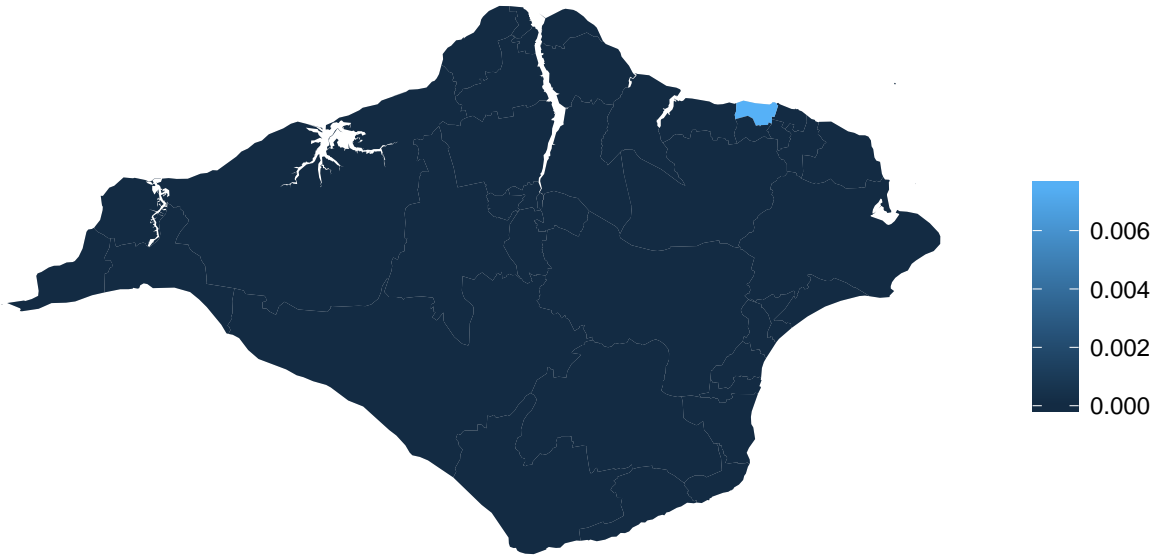

Avaibility.of.Ultrafast.Broadband...300.Mb.s...

Ward.Name	Avaibility.of.Ultrafast.Broadband. . . 300.Mb.s. . .
Nettlestone and Seaview	0.000000
Ryde East	0.000000
Central Wight	0.000000
Cowes West and Gurnard	0.000000
Ryde North East	0.000000
Newport South	0.000000
Cowes North	0.000000
Cowes South and Northwood	0.000000
Parkhurst	0.000000
Ryde North West	0.007605
Lake South	0.000000
Whippingham and Osborne	0.000000
Arreton and Newchurch	0.000000
Cowes Medina	0.000000
Newport North	0.000000
Sandown North	0.000000
Havenstreet, Ashley and Haylands	0.000000
East Cowes	0.000000
Newport West	0.000000
Lake North	0.000000
Newport Central	0.000000
Godshill and Wroxall	0.000000
Ryde South	0.000000
Shanklin South	0.000000
Sandown South	0.000000