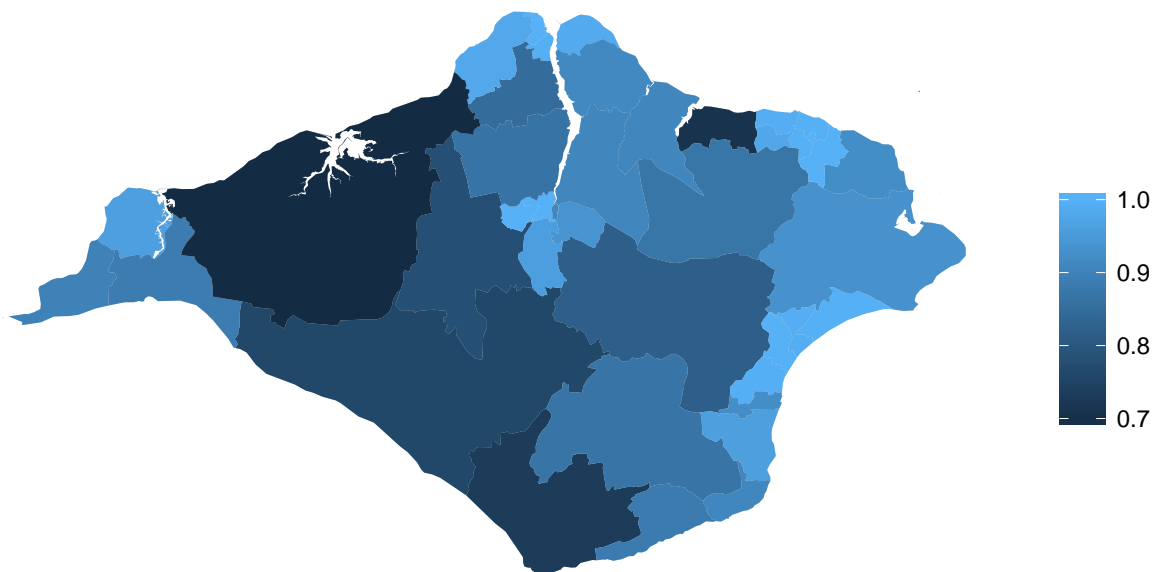

Ward.Name	Connections.receiving.superfast.speeds. . . . . 30.Mb.s.
Godshill and Wroxall	0.2654440
Ryde South	0.2558635
Shanklin South	0.2474964
Sandown South	0.2419716
Ventnor West	0.2415985
Shanklin Central	0.2376068
Ryde West	0.2363014
Chale, Niton and Whitwell	0.2353546
Carisbrooke	0.2340824
Brading, St Helens and Bembridge	0.2258788
Totland	0.2210425
Newport East	0.2131148
Ventnor East	0.2061129
Freshwater North	0.1877095
Freshwater South	0.1813773
West Wight	0.1711783
Binstead and Fishbourne	0.1693635
Wootton Bridge	0.1357370

Availability.of.Superfast.broadband..

Ward.Name	Availability.of.Superfast.broadband..
Nettlestone and Seaview	0.9234288
Ryde East	1.0000000
Central Wight	0.7577099