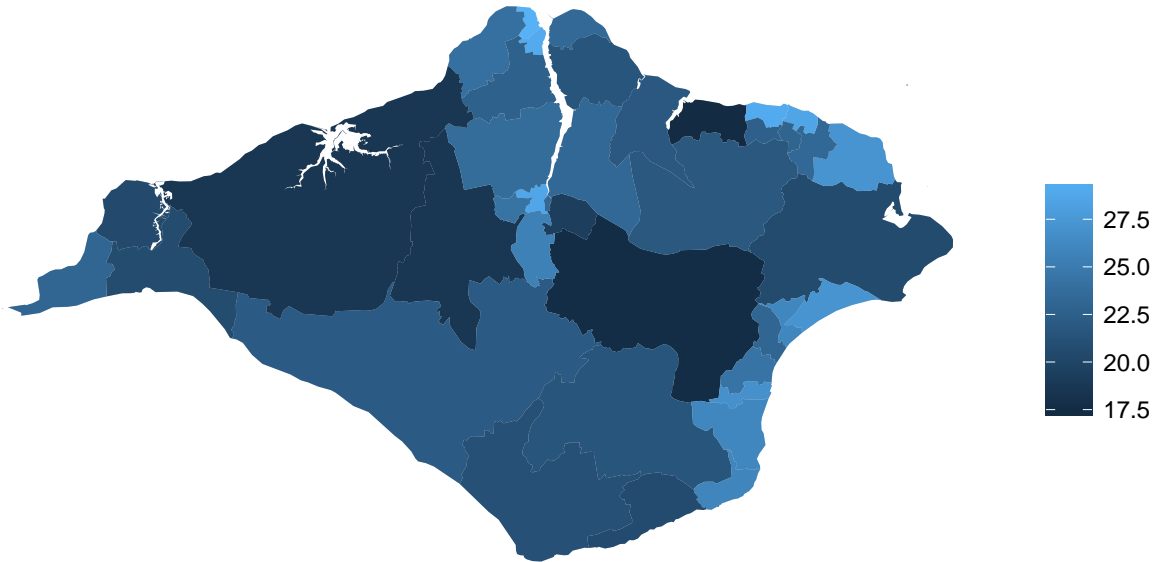

Ave.Download.Speed.Mb.s

Ward.Name	Ave.Download.Speed.Mb.s
Nettlestone and Seaview	27.04096
Ryde East	23.22885
Central Wight	22.09725
Cowes West and Gurnard	23.99532
Ryde North East	28.49129
Newport South	25.49400
Cowes North	29.46860
Cowes South and Northwood	22.60074
Parkhurst	23.61603
Ryde North West	28.96194
Lake South	24.28798
Whippingham and Osborne	21.53881
Arreton and Newchurch	17.67315
Cowes Medina	28.93069
Newport North	23.22650
Sandown North	27.03825
Havenstreet, Ashy and Haylands	21.78546
East Cowes	23.30843
Newport West	24.19686
Lake North	23.07305
Newport Central	28.54842
Godshill and Wroxall	21.57683
Ryde South	22.95110
Shanklin South	25.99371
Sandown South	25.97909